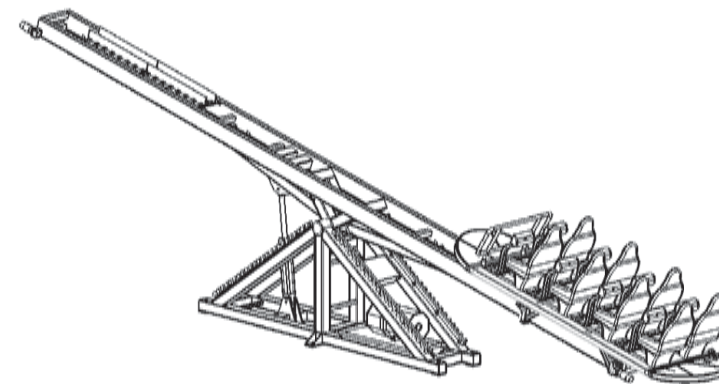

SKY SKATER

“ A NEW line of family entertainment is taking amusement rides to a whole new level! The Sky Skater ”

THE ORIGINAL SKY SKATER

THE SKY SKATER™ is specifically designed for young families. The ride is gentle enough for small children while providing an entertaining experience for parents. Individual lap bar restraints ensure a safe ride for all. The interaction of family and friends riding together will bring countless memories, so sit back and enjoy the smiles, and the laughs. This ride is available as a mobile unit or stationary unit.

MODE OF OPERATION

A skateboard fashioned passenger cart slides back and forth across a pivoting track. Passengers are loaded at one end. When that end of the track is lifted upward, gravity moves the passenger cart toward the far end. As the cart moves along the track, sensors detect its position and reverse the pivoting motion of the track.

The passenger cart is equipped with permanently mounted magnetic braking system. The magnetic brakes allow for a smooth and quiet friction free feel as the passengers come towards the end of the track in each direction.

SKY SKATER

Sky Skater

THE ORIGINAL

SPECIFICATIONS

Passengers: 8

Cycle Capacity: 360 pph

Track length: 40 feet

Ride height: 21 feet