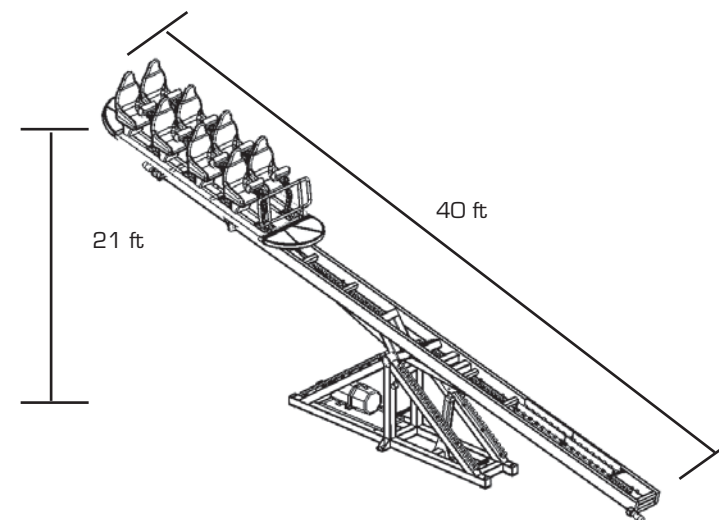

MODE OF OPERATION

A skateboard fashioned passenger cart slides back and forth across a pivoting track. Passengers are loaded at one end. When that end of the track is lifted upward, gravity moves the passenger cart toward the far end. As the cart moves along the track, sensors detect its position and reverse the pivoting motion of the track.

SKY SKATER

Sky Skater

THE ORIGINAL

SPECIFICATIONS

Passengers: 8

Cycle Capacity: 360 pph

Track length: 40 feet

Ride height: 21 feet